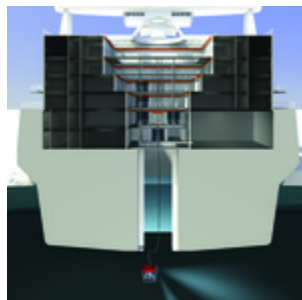

Visual impression of the planned European Research Icebreaker AURORA BOREALIS.

Download the images in higher resolution by clicking the disc symbol in the lower left corner within the gallery window.
All images are under the copyright of: AWI/SCHIFFKO PRV 200

Aurora Borealis ice

Aurora Borealis ice and sky

Aurora Borealis top view

Aurora Borealis bird perspective

Aurora Borealis bottom view

Aurora Borealis at night

Aurora Borealis side view

Aurora Borealis atrium

Aurora Borealis atrium with moonpool

Aurora Borealis cross section atrium

Aurora Borealis